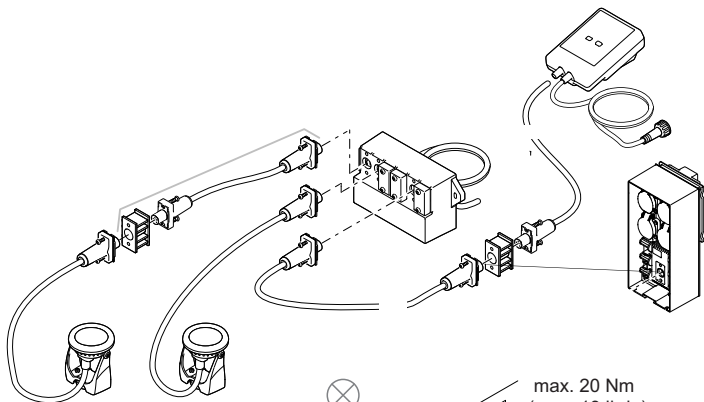

ProfiLux Garden LED RGB 7.5m

OASE GmbH · www.oase-livingwater.com