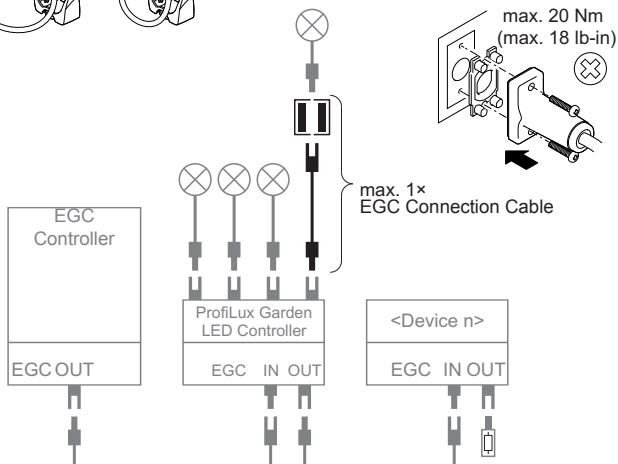

ProfiLux Garden LED RGB 7.5m

OASE GmbH · www.oase-livingwater.com