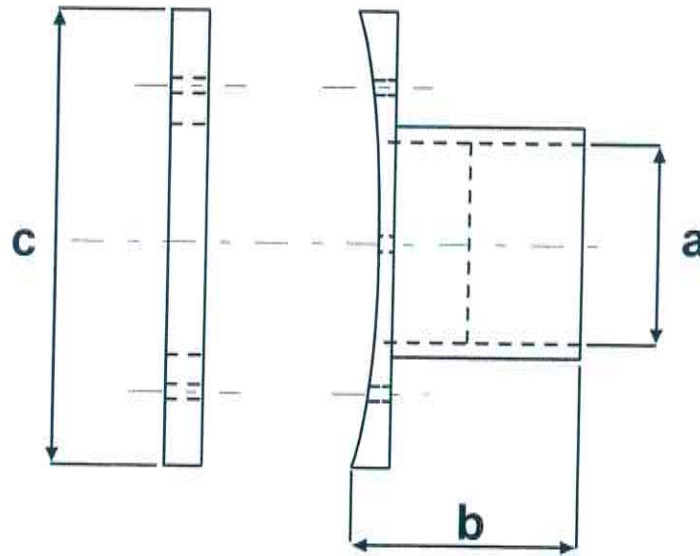

ACP FLANGED TANK CONNECTOR SIZES

4" RADIAL TANK CONNECTOR

FLANGE SIZES IN MM

PART NO	a I/D	b	c
SB180	110	80	200

FLANGES MADE FROM BLACK OR GREY A.B.S